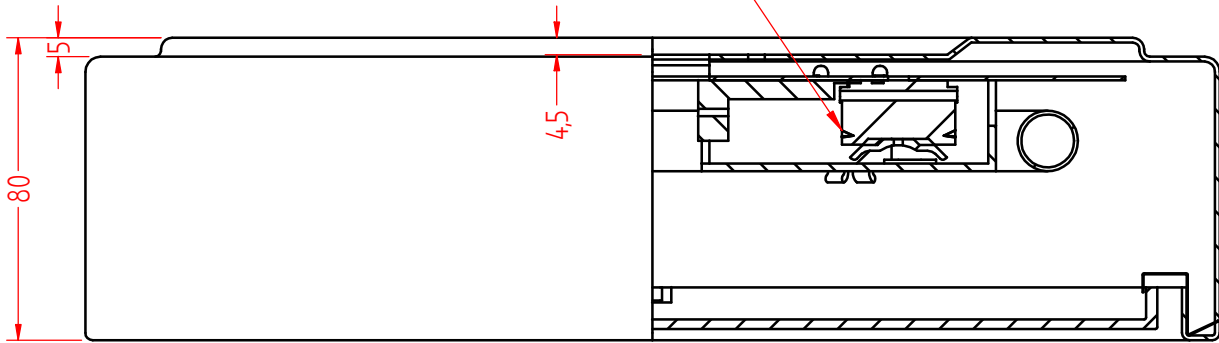

Tilslutning: skrueløs klemme 5x2,5 mm²
 Sløjfemulighed: max 2 stk. 1,5 mm²

1:2

REV. DESCRIPTION		DATE	MADE BY
Unless otherwise specified, the tolerances specified below must be applied:		DATE 07-03-08.	MADE BY D.C.
<p>dim. from 0 10 30 100 300 1000</p> <p>to 10 30 100 300 1000 -</p> <p>+/- 0,1 0,2 0,3 0,5 0,8 1,0</p> <p>for angles +/- 0,2</p>		SUBJECT	
<p>FOCUS</p> <p>LIGHTING</p> <p>KOKKEDAL INDUSTRIPARK 40</p> <p>DK - 2980 KOKKEDAL</p> <p>TLF 49 14 80 80 FAX 49 14 80 90</p>		H+M Loft/Væg	
ANY DISCLOSURE OF THIS DRAWING TO A THIRD PARTY IS SUBJECT TO THE APPROVAL OF FOCUS LIGHTING AS		DRAWING NO.	REVISION NO.