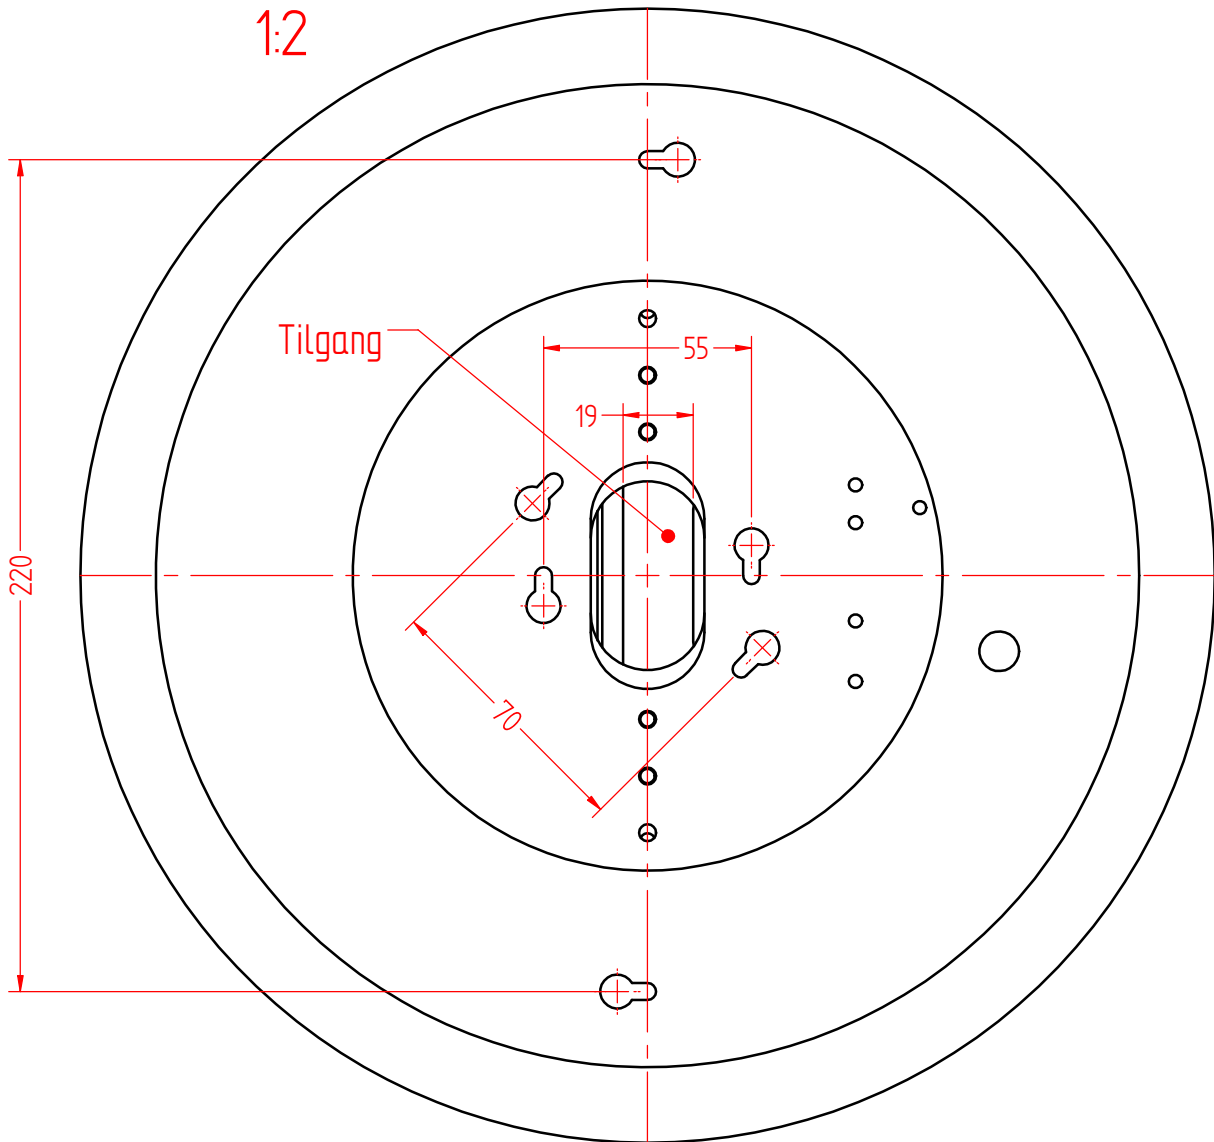

Tilslutning: skrueløs klemme 5x2,5 mm²
 Sløjfemulighed: max 2 stk. 1,5 mm²

1:2

REV. DESCRIPTION		DATE	MADE BY
Unless otherwise specified, the tolerances specified below must be applied:		DATE 07-03-08.	MADE BY D.C.
<p>dim. from 0 10 30 100 300 1000</p> <p>to 10 30 100 300 1000 -</p> <p>+/- 0,1 0,2 0,3 0,5 0,8 1,0</p> <p>for angles +/- 0,2</p>		SUBJECT	
<p>FOCUS</p> <p>LIGHTING</p> <p>KOKKEDAL INDUSTRIPARK 40</p> <p>DK - 2980 KOKKEDAL</p> <p>TLF 49 14 80 80 FAX 49 14 80 90</p>		H+M Loft/Væg	
ANY DISCLOSURE OF THIS DRAWING TO A THIRD PARTY IS SUBJECT TO THE APPROVAL OF FOCUS LIGHTING AS		DRAWING NO.	REVISION NO.