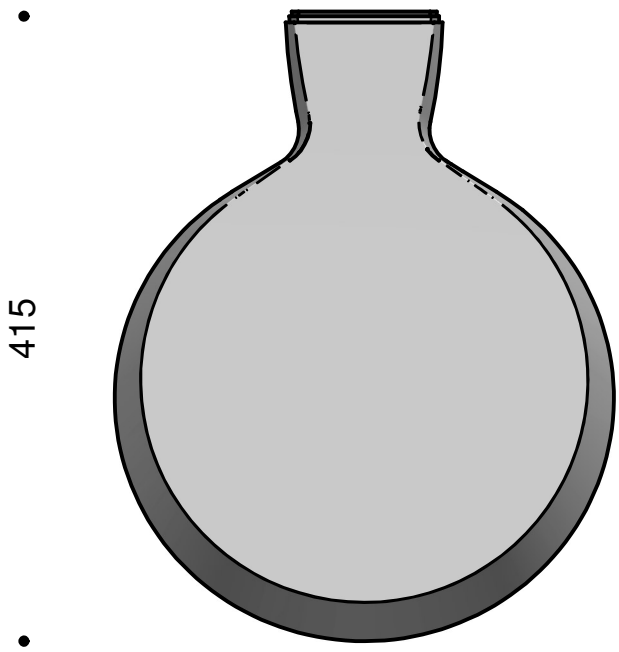

330

196

105

1:5

415

REV. DESCRIPTION		DATE	MADE BY
Unless otherwise specified, the tolerances specified below must be applied: dim. from 0 10 30 100 300 1000 to 10 30 100 300 1000 - +/- 0,1 0,2 0,3 0,5 0,8 1,0 for angles +/- 0,2		DATE 18-06-08	MADE BY D.C.
FOCUS LIGHTING KOKKEDAL INDUSTRIPARK 40 DK - 2980 KOKKEDAL TLF 49 14 80 80 FAX 49 14 80 90		SUBJECT Nyx 330 Væg	
ANY DISCLOSURE OF THIS DRAWING TO A THIRD PARTY IS SUBJECT TO THE APPROVAL OF FOCUS LIGHTING AS		DRAWING NO.	REVISION NO.