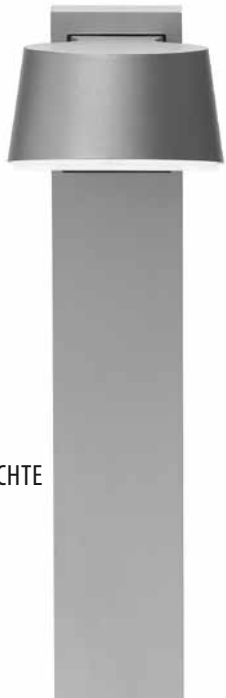

## design

**vilhelm lauritzen** **architekten** [www.vla.dk](http://www.vla.dk)

The image features a minimalist, abstract line drawing of a light fixture. The drawing is composed of several thin, grey lines that define the shape of the fixture, including a curved top, a vertical stem, and a rectangular base. The lines are clean and modern, suggesting a sleek and contemporary design. The background is plain white, which makes the grey lines stand out.

NYX 330 MASTAUFsatzLEUCHE

NYX 330 WANDLEUCHE

NYX 190 WANDLEUCHE

NYX 190  
POLLERLEUCHE